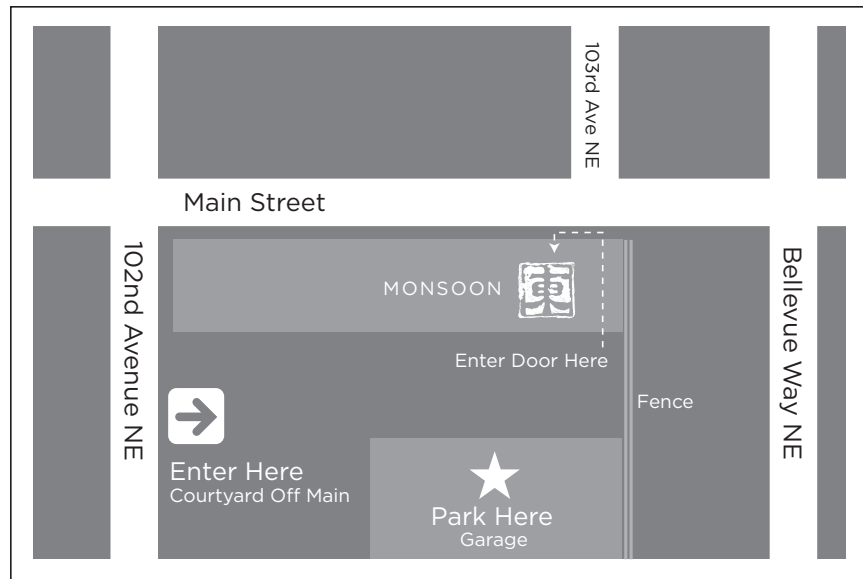

free parking monsoon east

Enter our parking lot from the **Courtyard Off Main** at 102nd Avenue SE under the **archway**.

We are the first garage on the right.

After parking, exit the garage and walk toward the backdoor of Main Place on the far right. Then up the stairs and out the front door onto Main Street. Turn left down the sidewalk and into Monsoon.